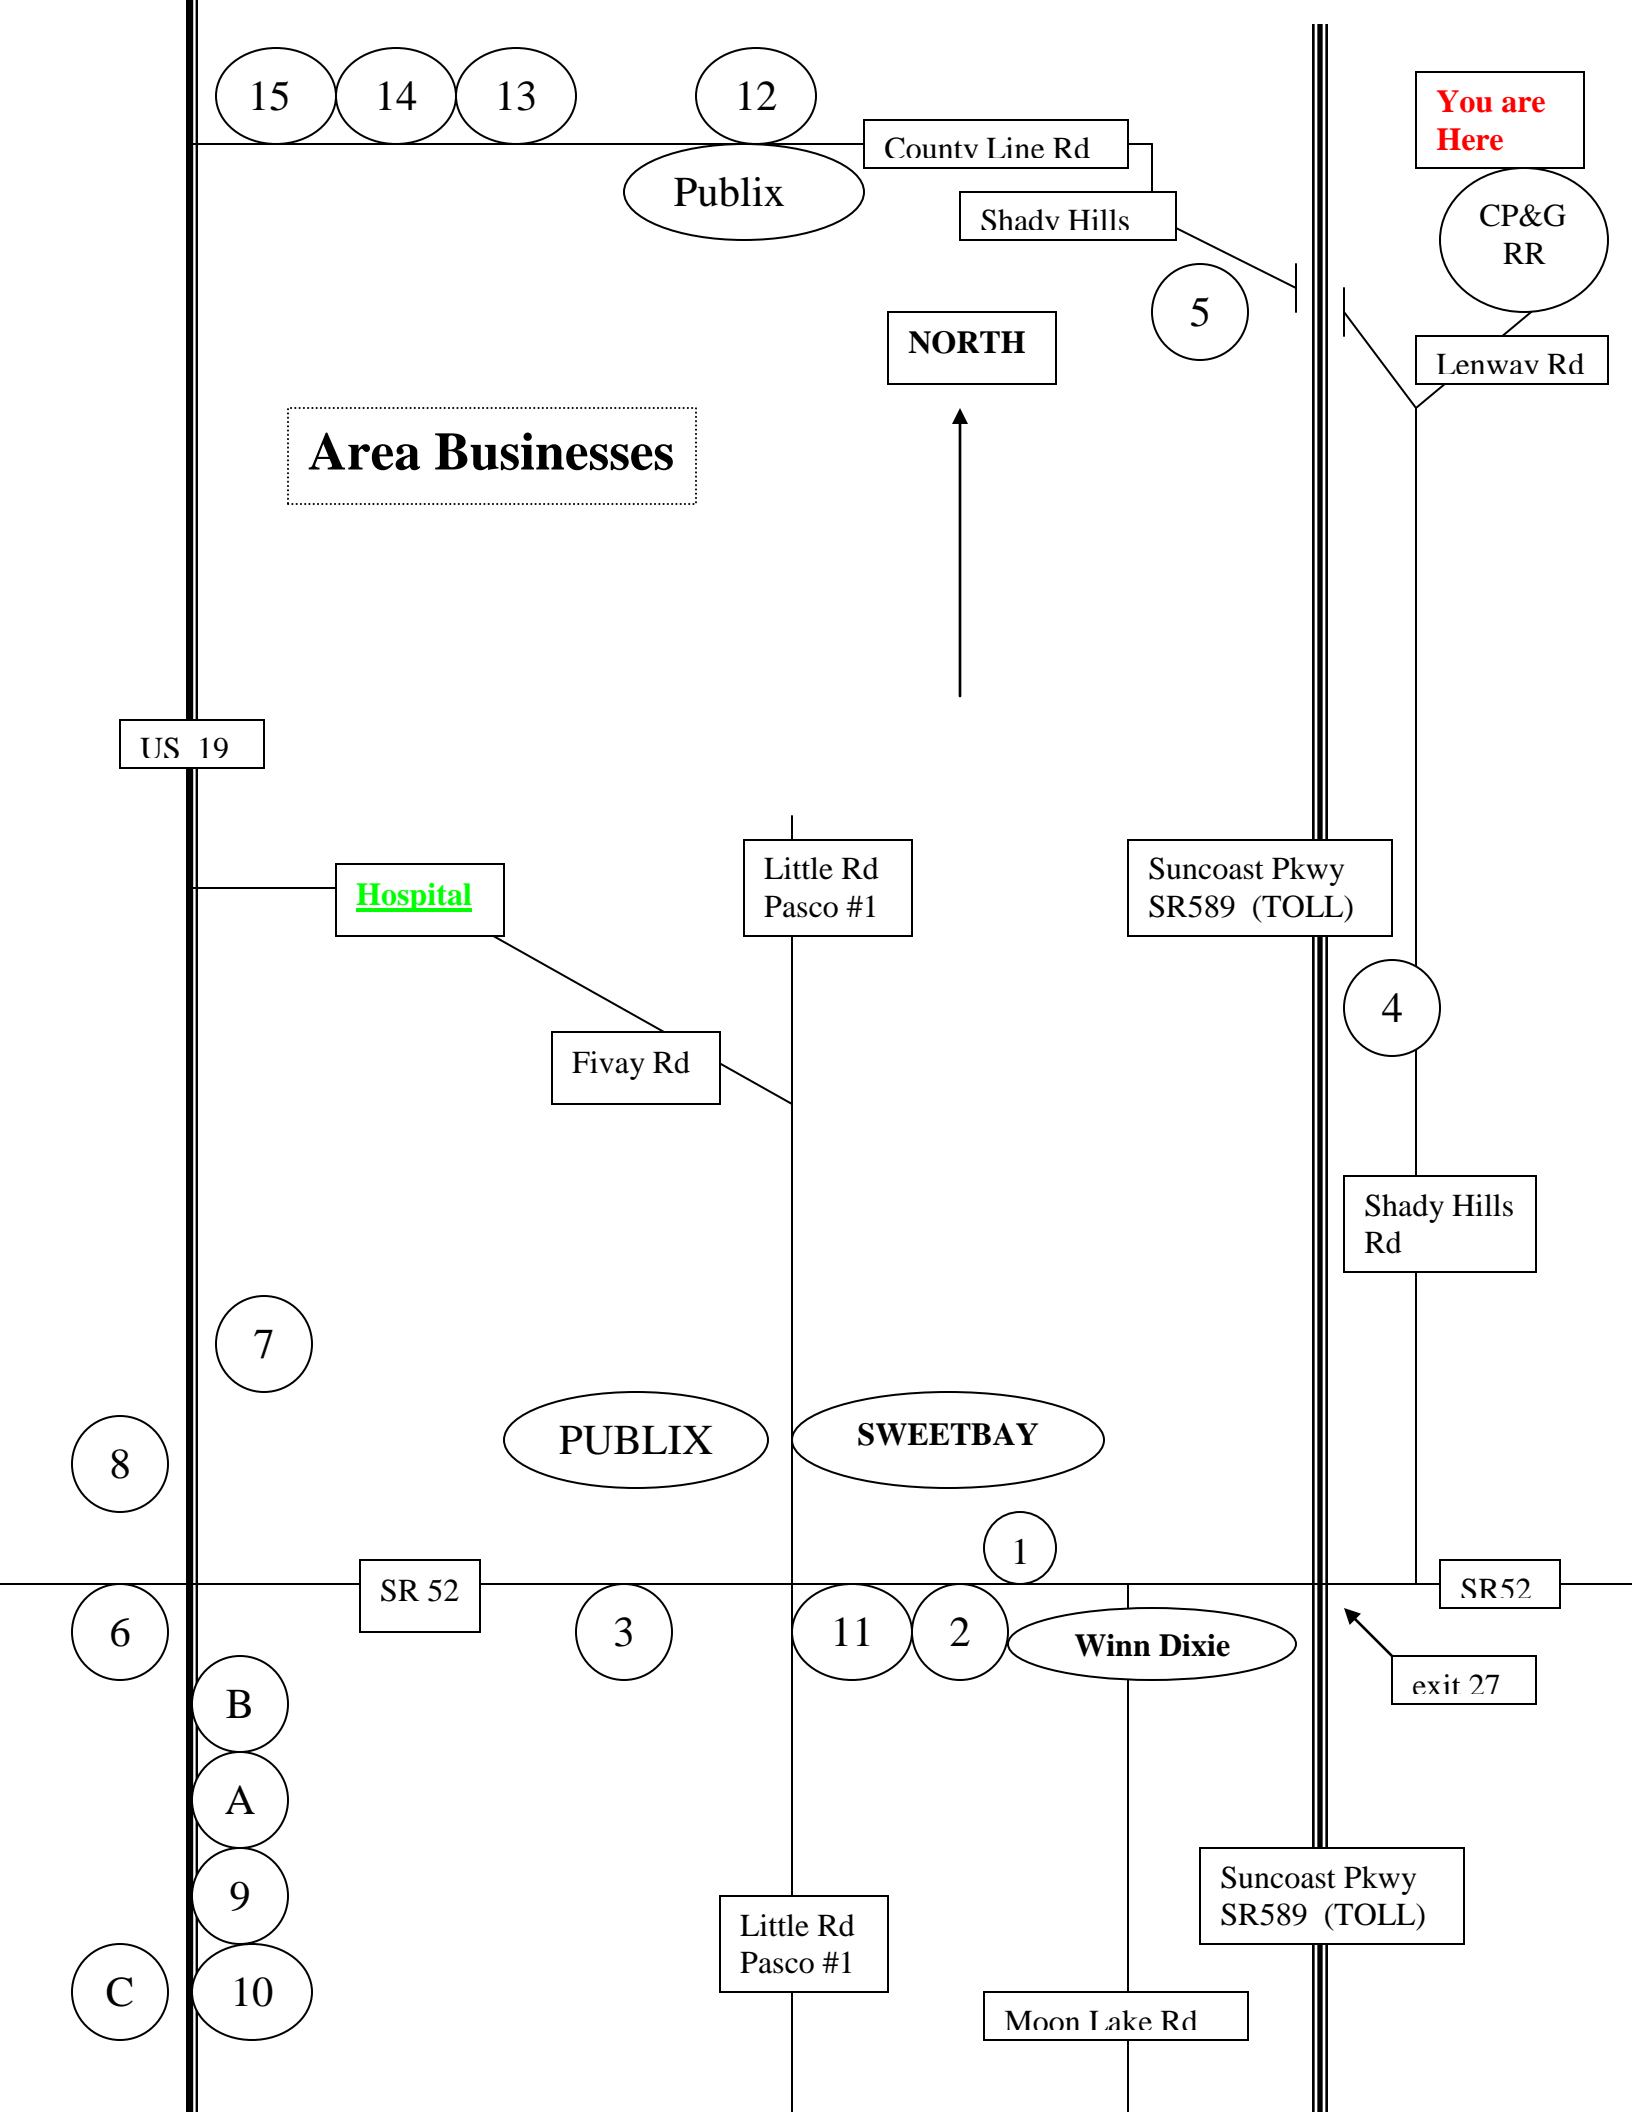

15 14 13

12

County Line Rd

Publix

Shady Hills

You are Here

CP&G RR

5

Lenwav Rd

NORTH

Area Businesses

US 19

Hospital

Little Rd Pasco #1

Suncoast Pkwy SR589 (TOLL)

4

Fivay Rd

Shady Hills Rd

7

8

PUBLIX

SWEETBAY

1

6

SR 52

3

11

2

Winn Dixie

SR 52

exit 27

B

A

9

Little Rd Pasco #1

Suncoast Pkwy SR589 (TOLL)

C

10

Moon Lake Rd